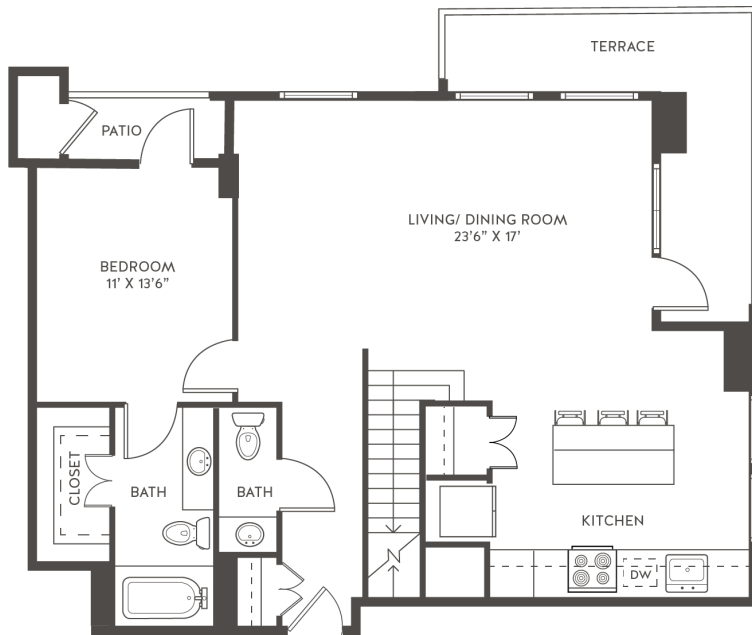

# PH.4

2 BED | 3 BATH | 2,127 SQ FT

# T THE TAYLOR UPTOWN

LEVEL 2

LEVEL 1

DIMENSIONS AND SQUARE FOOTAGE ARE CLOSE BUT MAY VARY SLIGHTLY. PLEASE LET US KNOW IF YOU NEED SPECIFIC APARTMENT MODIFICATIONS OR ACCOMMODATIONS.