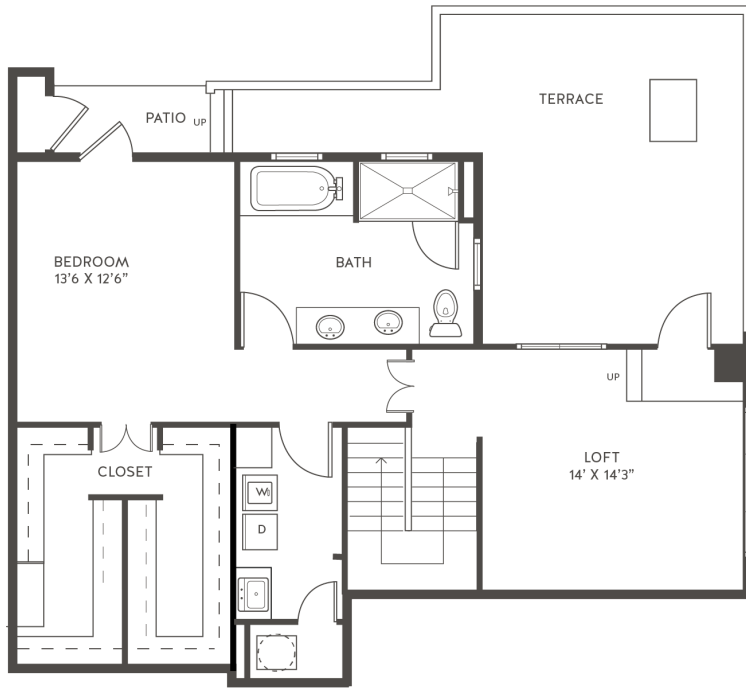

# PH.4

2 BED | 3 BATH | 2,127 SQ FT

# T THE TAYLOR UPTOWN

LEVEL 2

LEVEL 1

DIMENSIONS AND SQUARE FOOTAGE ARE CLOSE BUT MAY VARY SLIGHTLY. PLEASE LET US KNOW IF YOU NEED SPECIFIC APARTMENT MODIFICATIONS OR ACCOMMODATIONS.