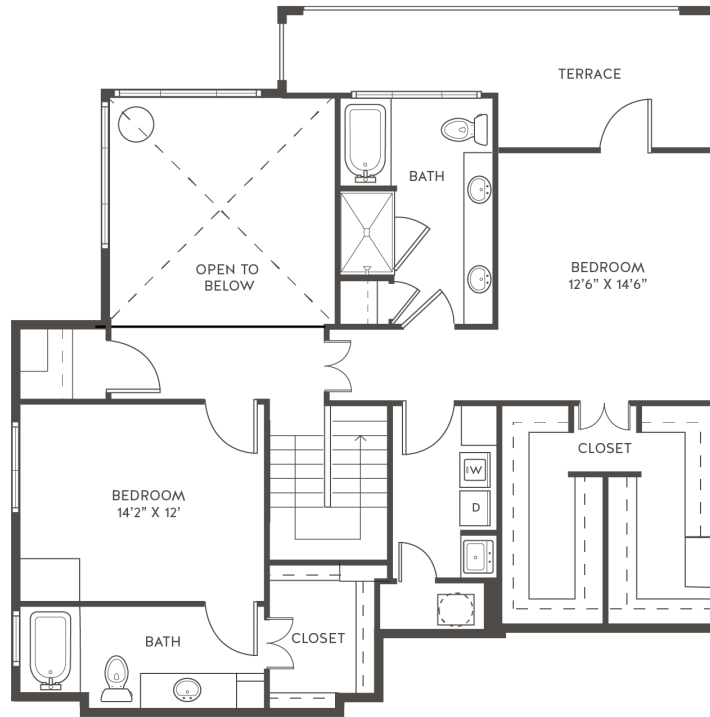

PH.3

3 BED | 4 BATH | 2,313 SQ FT

T THE TAYLOR UPTOWN

DIMENSIONS AND SQUARE FOOTAGE ARE CLOSE BUT MAY VARY SLIGHTLY. PLEASE LET US KNOW IF YOU NEED SPECIFIC APARTMENT MODIFICATIONS OR ACCOMMODATIONS.