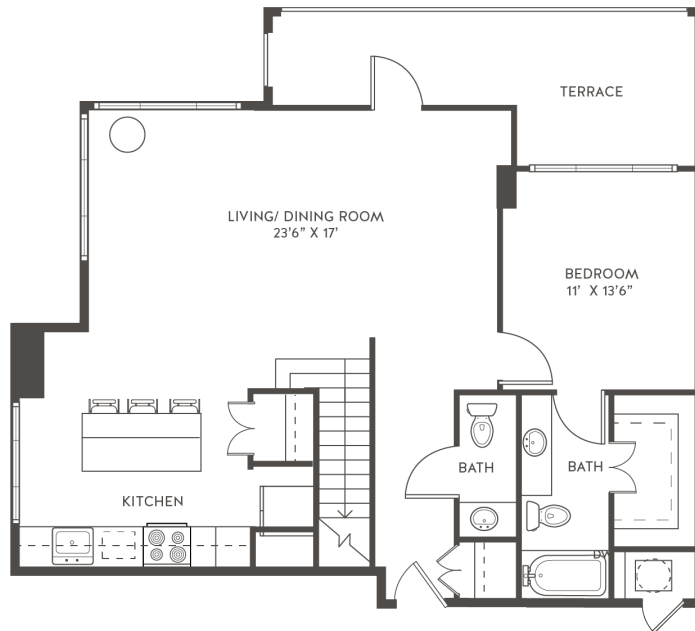

PH.3

3 BED | 4 BATH | 2,313 SQ FT

T THE TAYLOR UPTOWN

DIMENSIONS AND SQUARE FOOTAGE ARE CLOSE BUT MAY VARY SLIGHTLY. PLEASE LET US KNOW IF YOU NEED SPECIFIC APARTMENT MODIFICATIONS OR ACCOMMODATIONS.